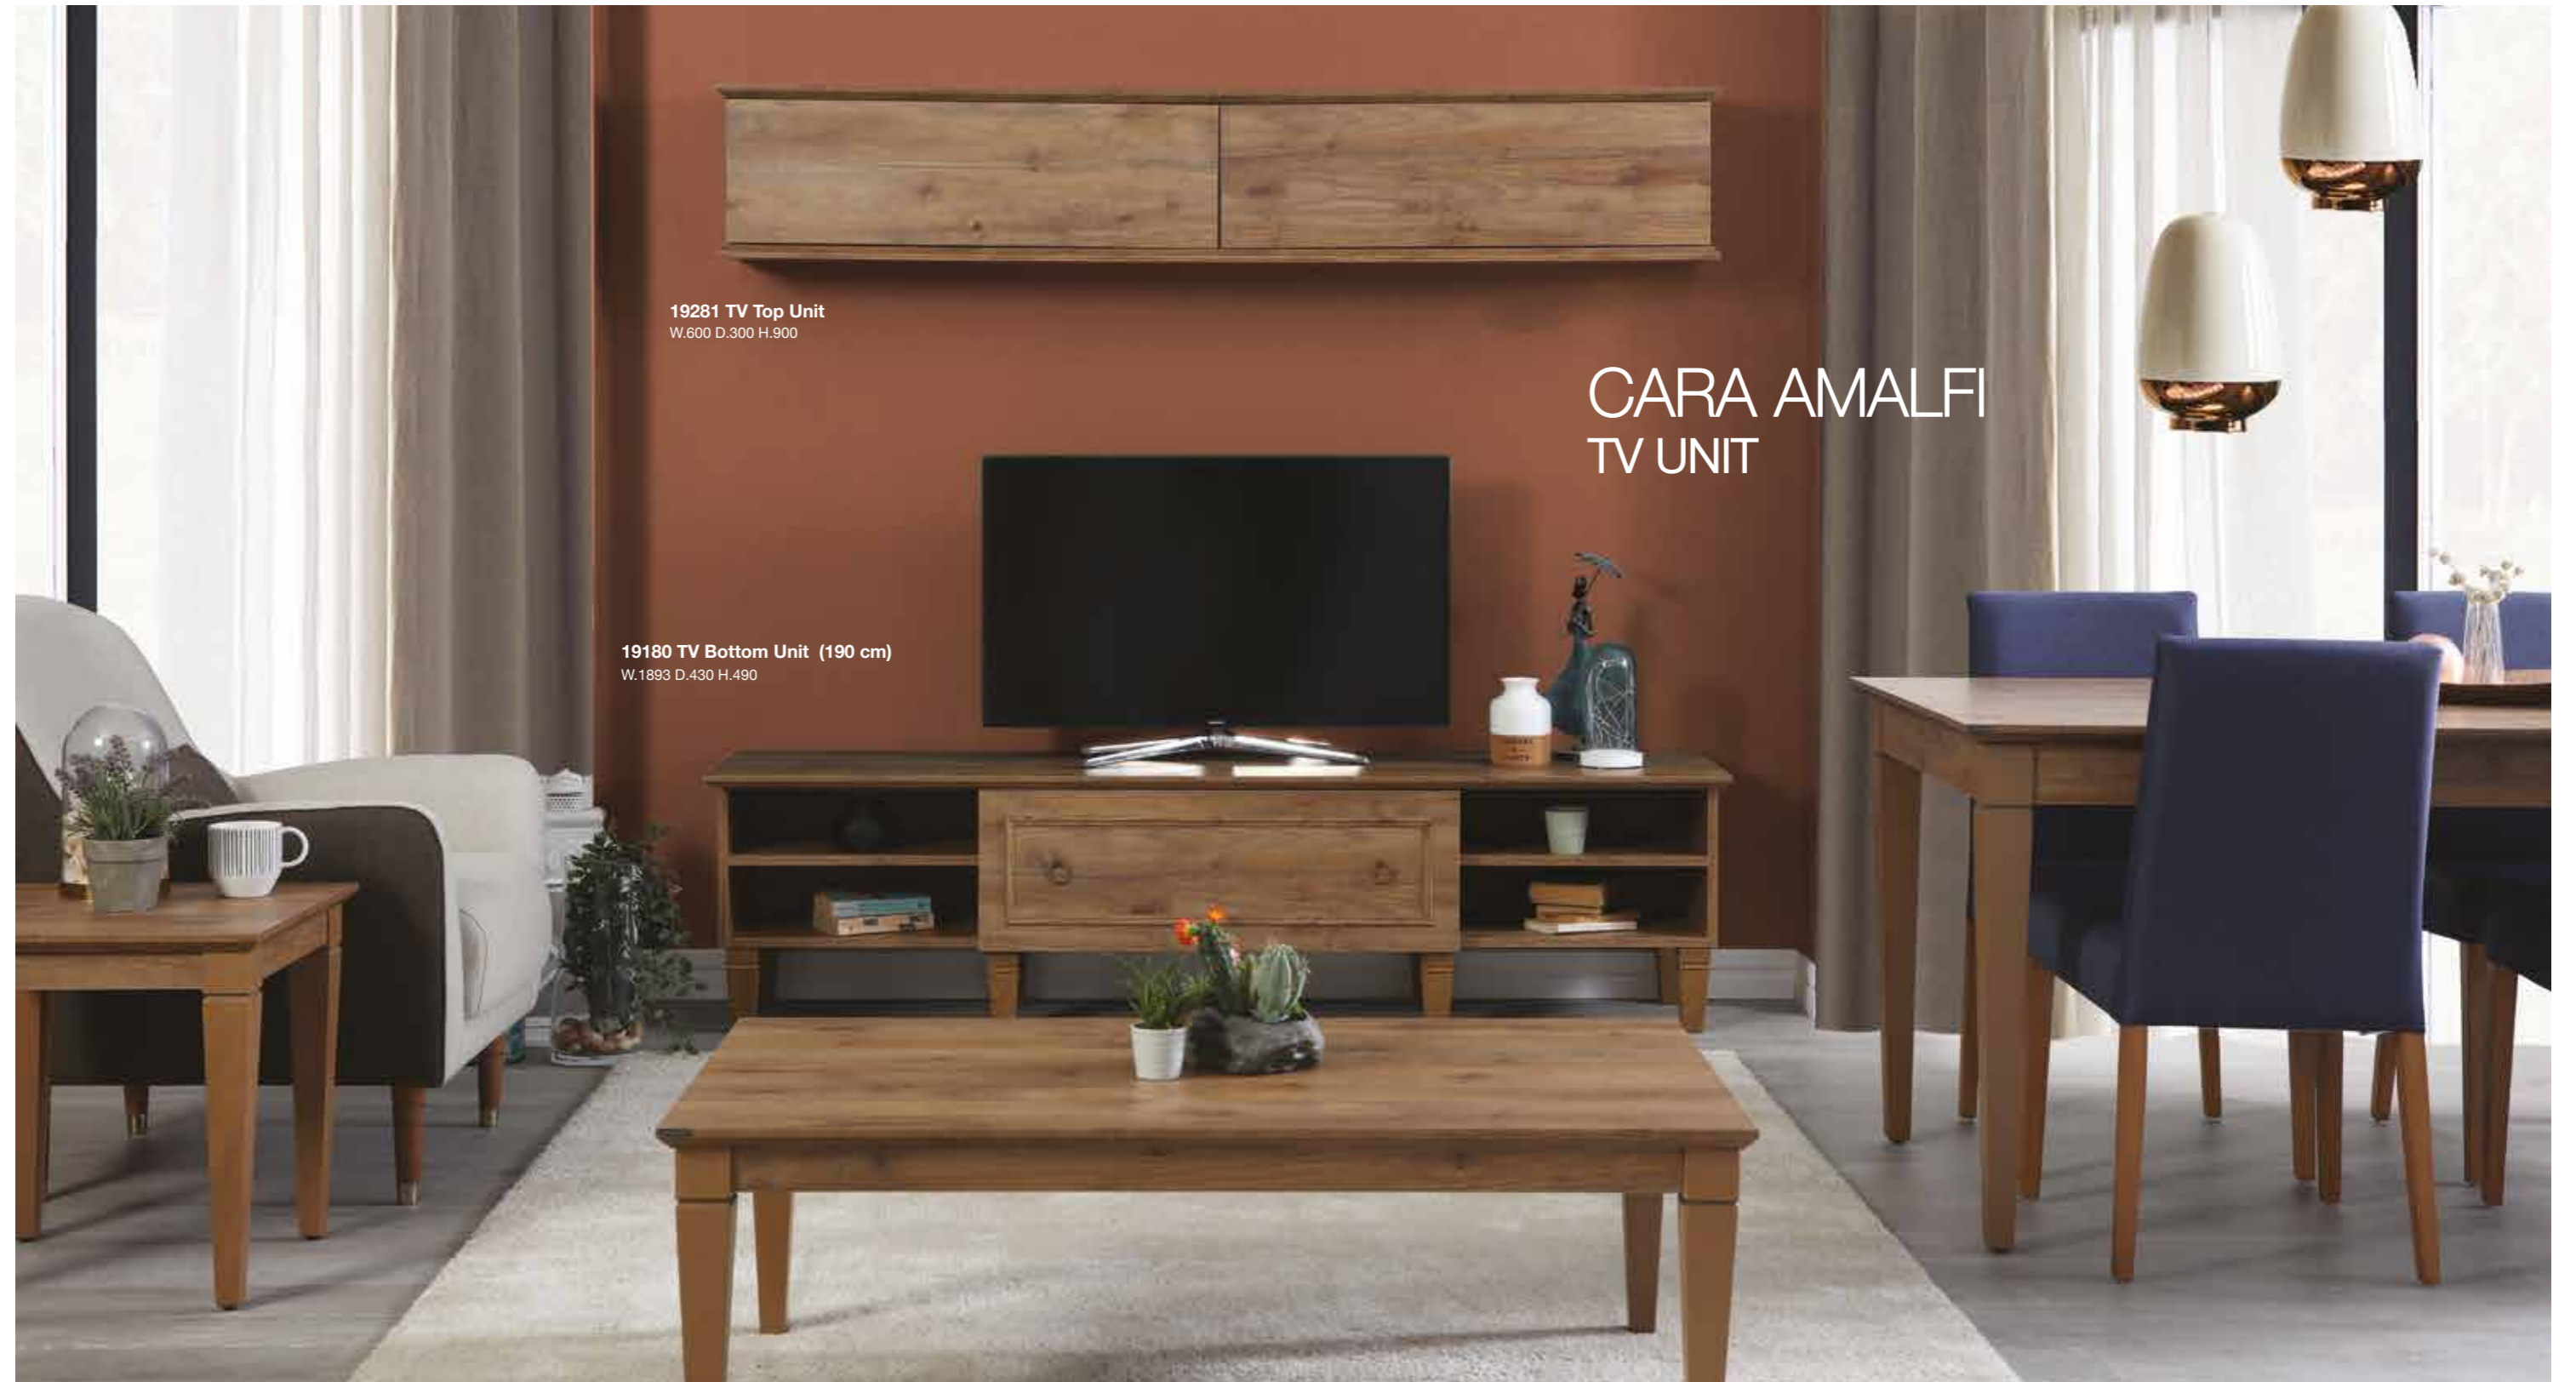

19281 TV Top Unit
W.600 D.300 H.900

19180 TV Bottom Unit (190 cm)
W.1893 D.430 H.490

CARA AMALFI TV UNIT