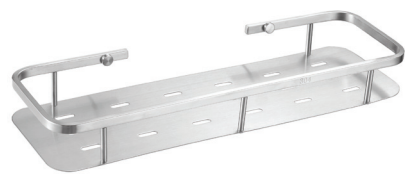

PRODUCT CATALOGUE

STAINLESS STEEL ACCESSORIES

SCL162-400

Net Shelf

Satin

400 X 120 X 40

SCL1230

Net Shelf

Satin

230 X 230 X 55

SCL1400

Net Shelf

Satin

400 X 130 X 55

SCL4322

Towel Rack

Satin

600 X 240 X 140

SCLD030

Glass Door Accessory

Polished

7.3mm Aluminium body, 0.8mm cover

SCLD040

Glass Door Accessory

Satin

Door width 1000mm, 95Kgs

SCL121

Retractable Clothesline

Polished

SCL8801

Door Handle

Polished, middle Satin