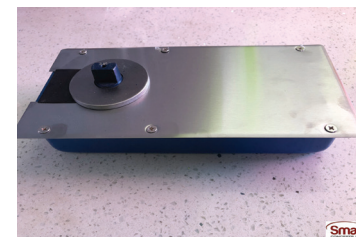

Satin

7.3mm Aluminium body, 0.8mm cover

SCLD050

Glass Door Accessory

Satin

7.3mm Aluminium body, 0.8mm cover

SCLD750

Glass Door Accessory

3200 X 600 X 0.8

SCLD010

Glass Door Accessory

Satin

7.3mm Aluminium body, 0.8mm cover

SCLD020

Glass Door Accessory

Satin