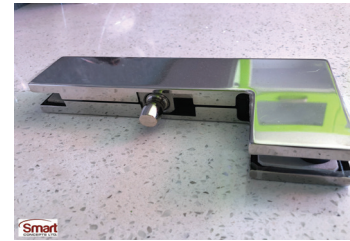

Satin

600 X 240 X 140

SCLD030

Glass Door Accessory

Polished

7.3mm Aluminium body, 0.8mm cover

SCLD040

Glass Door Accessory