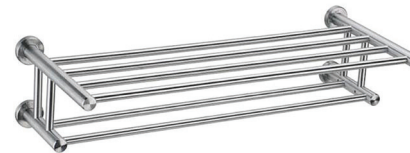

3200 X 600 X 0.8

SCLD010

Glass Door Accessory

Satin

7.3mm Aluminium body, 0.8mm cover

SCLD020

Glass Door Accessory

Satin

7.3mm Aluminium body, 0.8mm cover

SCL4328

Towel Rack

Satin

600 X 240 X 140

SCL4420

Towel Rack

Satin

600 X 240 X 140

SCL3003B-4

Hooks

Satin

460 X 30 X 2.5

SCL3003B-6

Hooks

Satin

460 X 30 X 2.5

SCL830

Hooks

Satin

300 X 100 X 110

Hangs on door

SCL8640-450

Door Handle